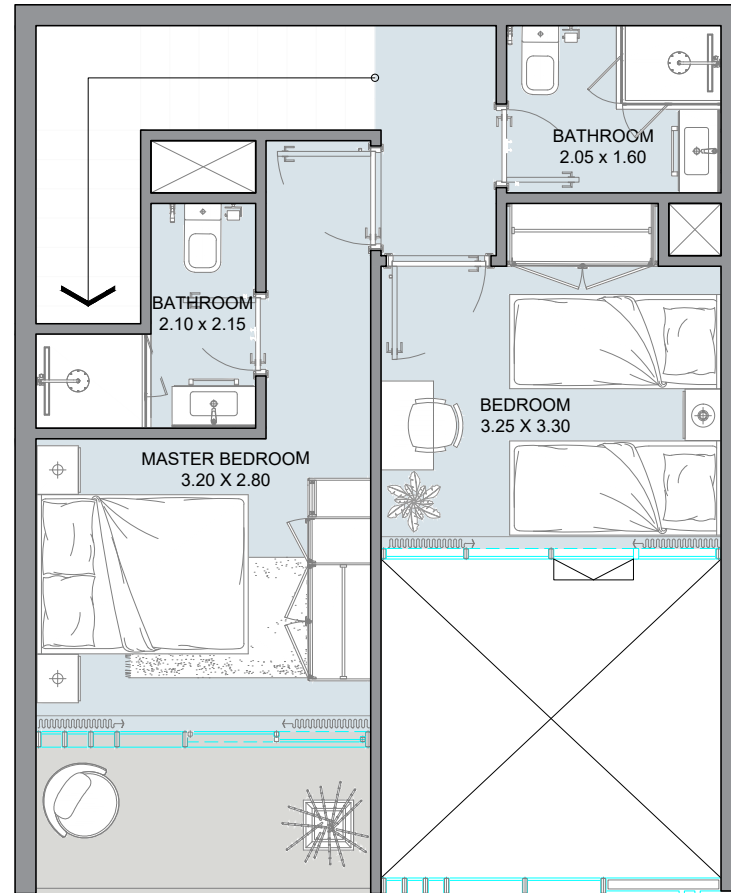

FIRST LEVEL