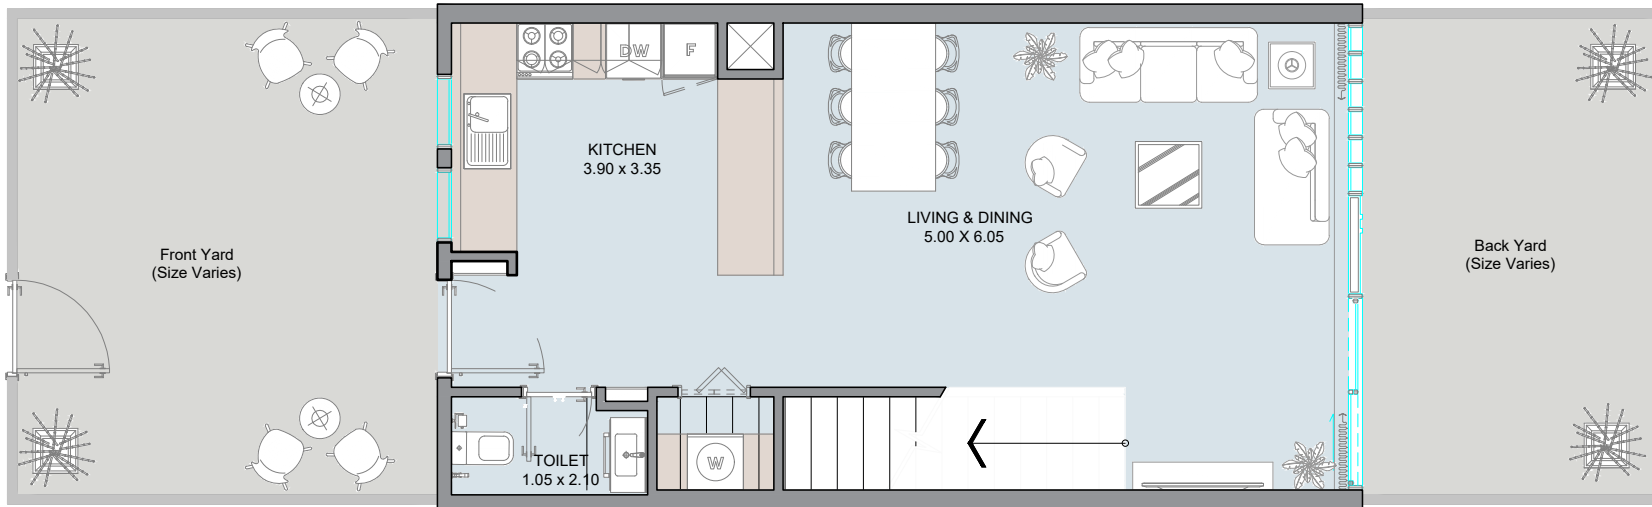

RUKAN LOFTS

Unit Types

رُكَانُ 2- لوفتس
RUKAN 2- LOFTS

GROUND LEVEL

FIRST LEVEL

1B TownHouse | Type A

GROUND LEVEL

FIRST LEVEL

1B TownHouse | Type B

GROUND LEVEL

FIRST LEVEL

1B TownHouse | Type D

GROUND LEVEL

FIRST LEVEL

GROUND LEVEL

FIRST LEVEL

2B TownHouse | Type B

GROUND LEVEL

FIRST LEVEL

2B TownHouse | Type C

GROUND LEVEL

FIRST LEVEL

3B TownHouse | Type A

GROUND LEVEL