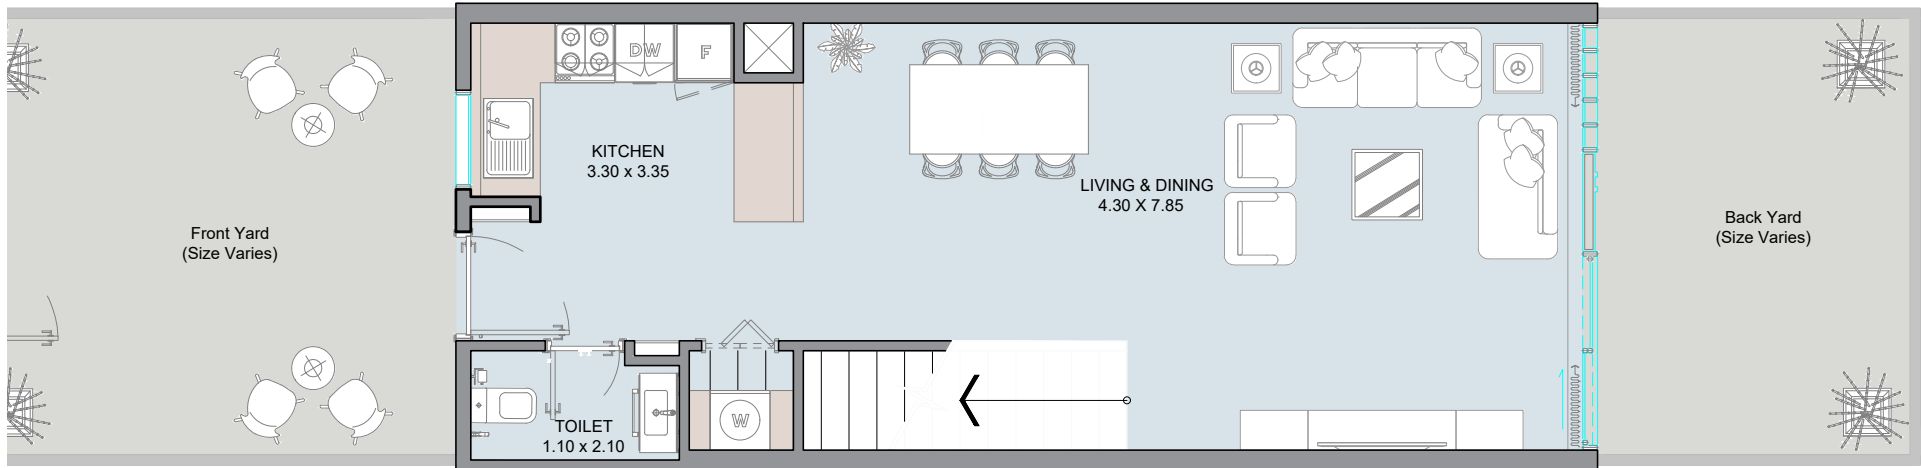

RUKAN LOFTS

Unit Types

رُكَانُ 2- لوفتس
RUKAN 2- LOFTS

GROUND LEVEL

FIRST LEVEL

1B TownHouse | Type A

GROUND LEVEL

FIRST LEVEL

1B TownHouse | Type B

GROUND LEVEL

FIRST LEVEL

1B TownHouse | Type D

GROUND LEVEL

FIRST LEVEL

GROUND LEVEL

FIRST LEVEL

2B TownHouse | Type B

GROUND LEVEL

FIRST LEVEL

2B TownHouse | Type C

GROUND LEVEL

FIRST LEVEL

3B TownHouse | Type A

GROUND LEVEL