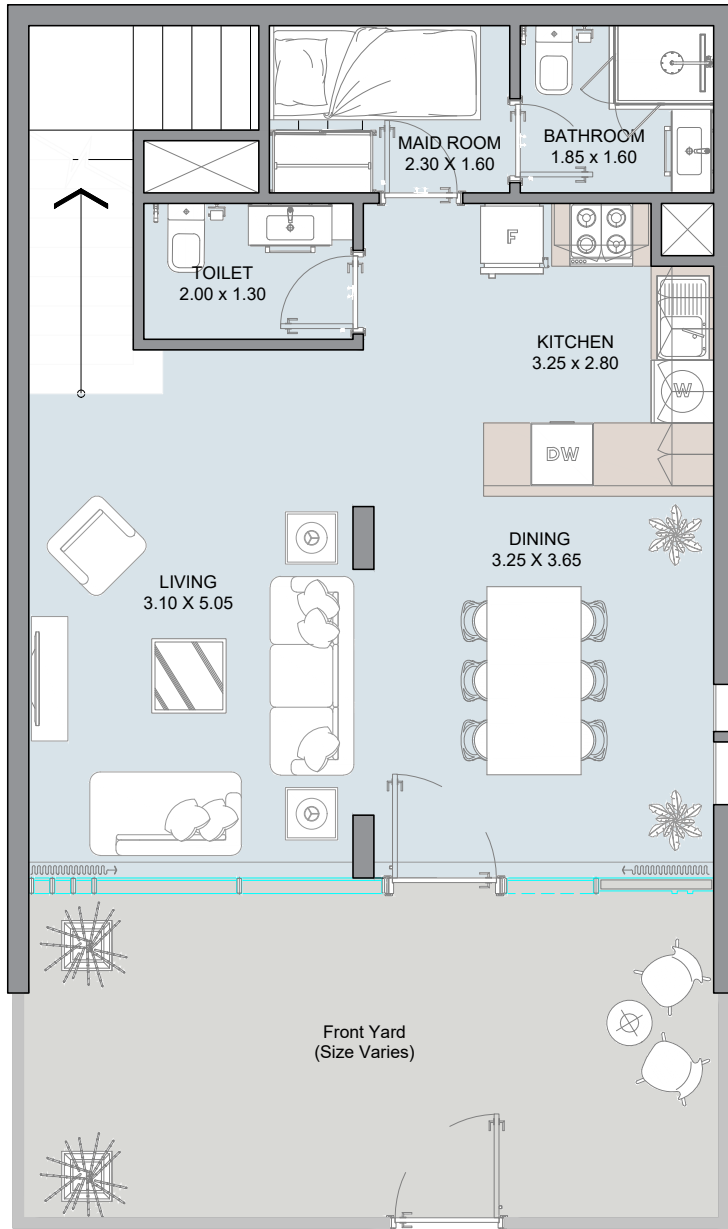

GROUND LEVEL