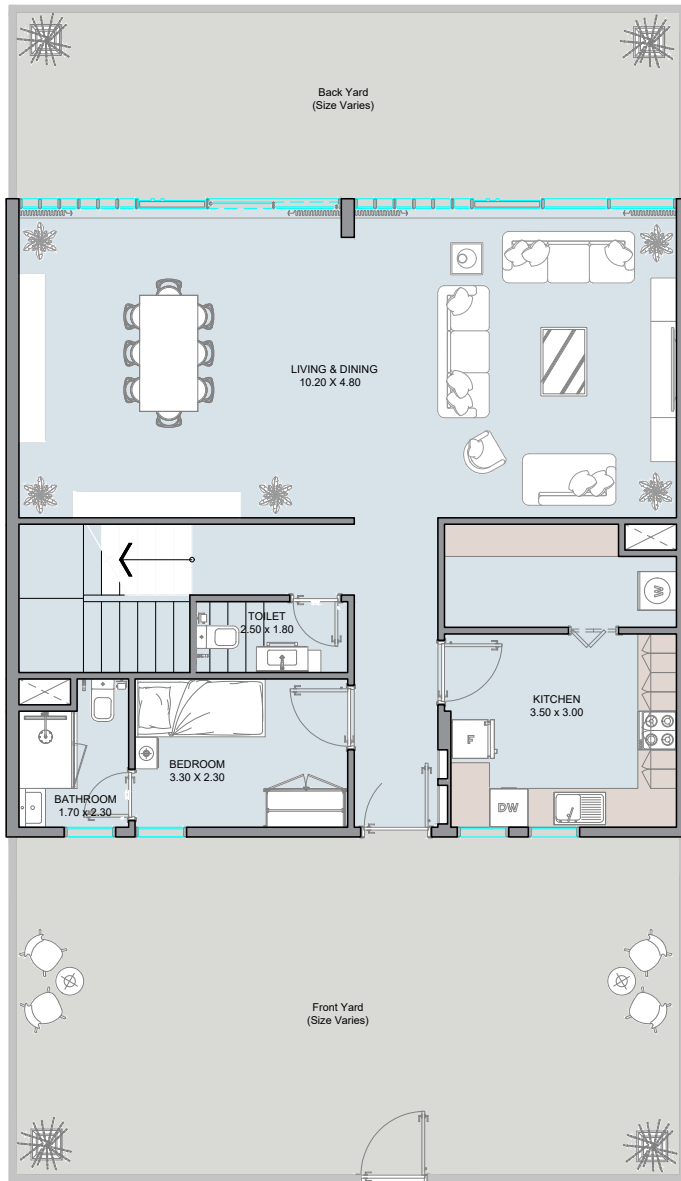

RUKAN LOFTS

Unit Types

رُكَانُ 2- لوفتس
RUKAN 2- LOFTS

GROUND LEVEL

FIRST LEVEL

1B TownHouse | Type A

GROUND LEVEL

FIRST LEVEL

FIRST LEVEL

3B TownHouse | Type E

GROUND LEVEL

FIRST LEVEL

4B TownHouse | Type A

GROUND LEVEL

FIRST LEVEL

5B TownHouse | Type A