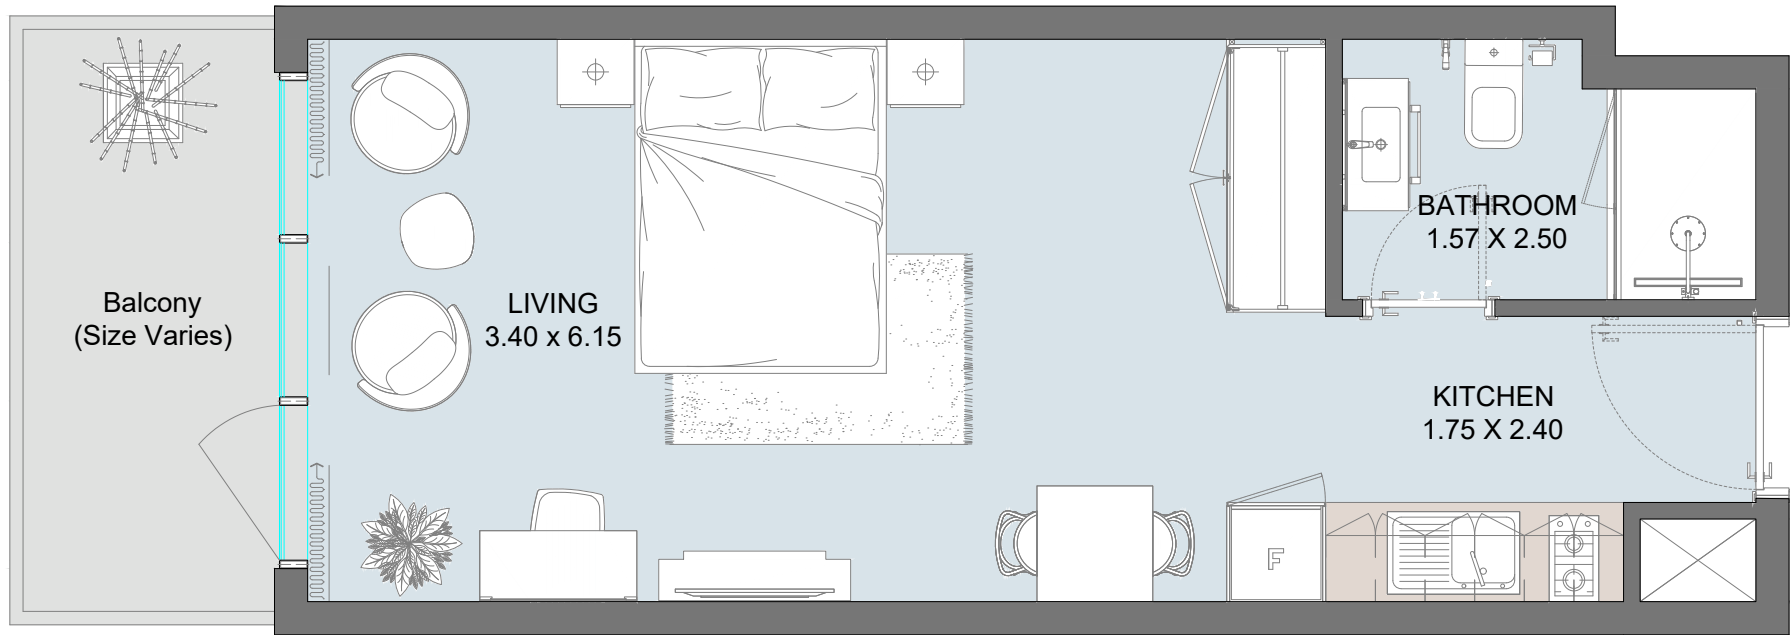

OASIS ONE

Unit Types

OASIS
RESIDENCES

STD | Type A

1B | Type A

2B | Type A

2B Townhouse | Type A

2B Sky Home | Type A

3B Townhouse | Type A

4B Sky Home | Type A