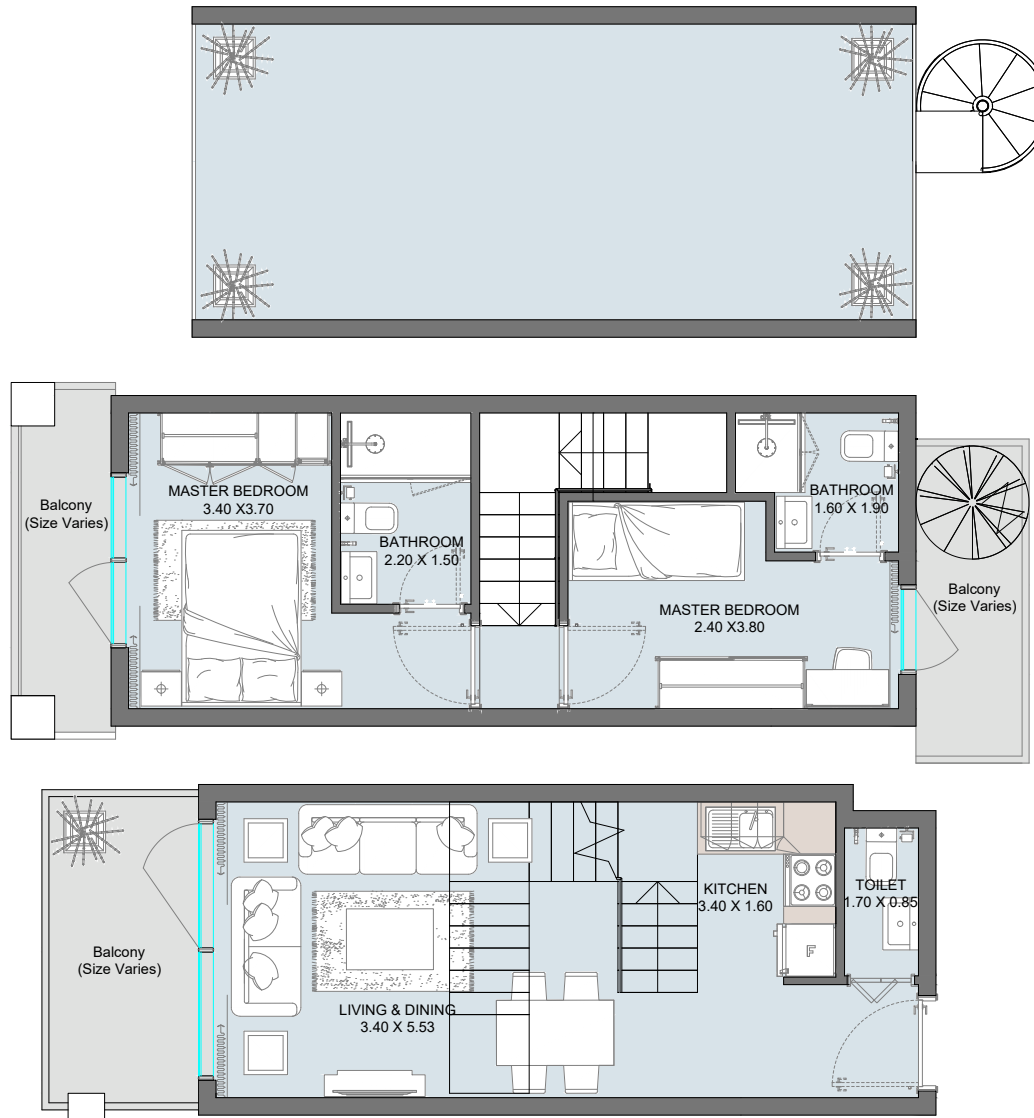

OASIS ONE

Unit Types

OASIS
RESIDENCES

STD | Type A

1B | Type A

2B | Type A

2B Townhouse | Type A

2B Sky Home | Type A

3B Townhouse | Type A

4B Sky Home | Type A