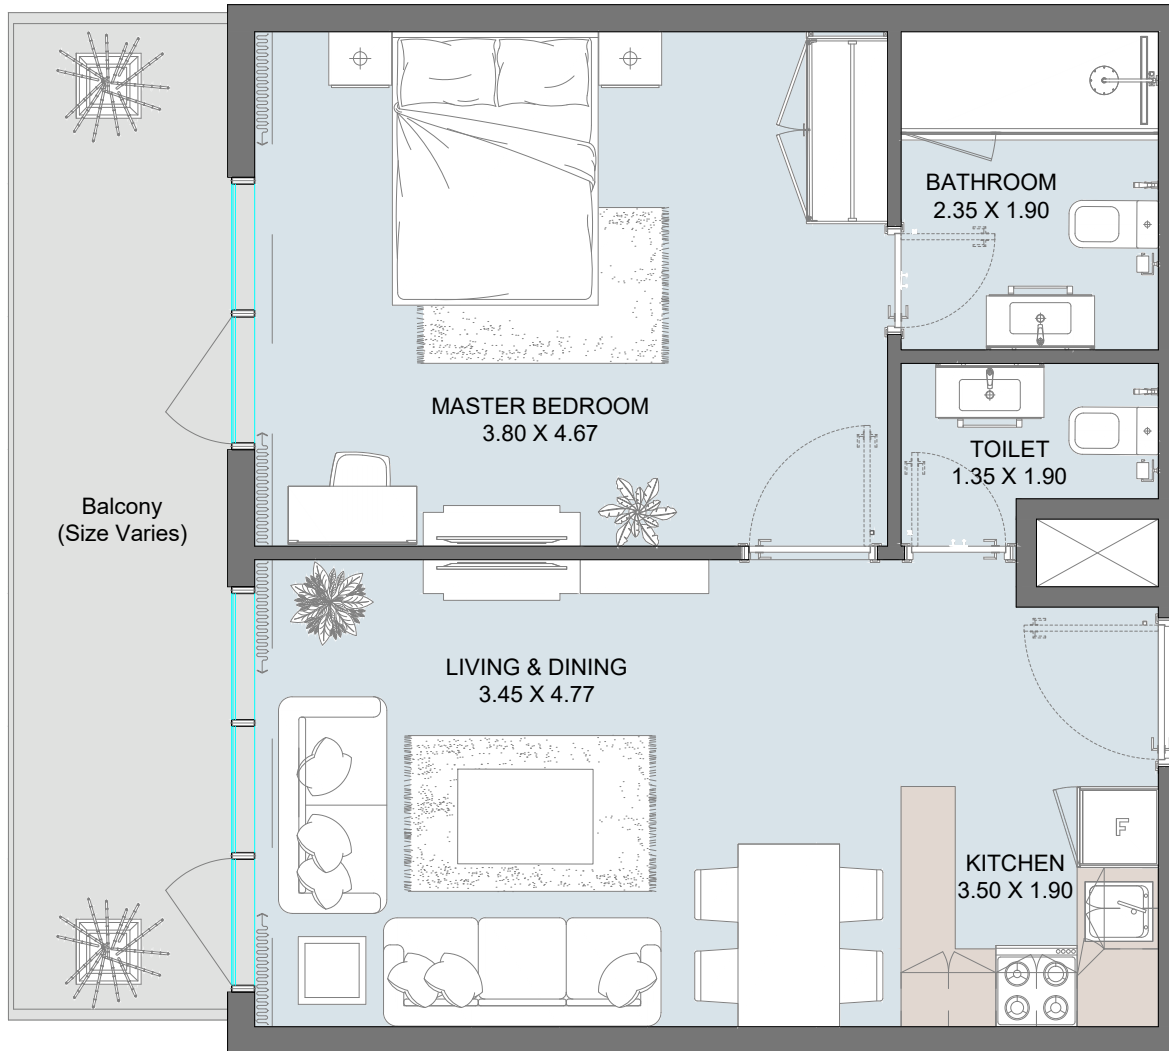

OASIS ONE

Unit Types

OASIS
RESIDENCES

STD | Type A

1B | Type A

2B | Type A

2B Townhouse | Type A

2B Sky Home | Type A

3B Townhouse | Type A

4B Sky Home | Type A