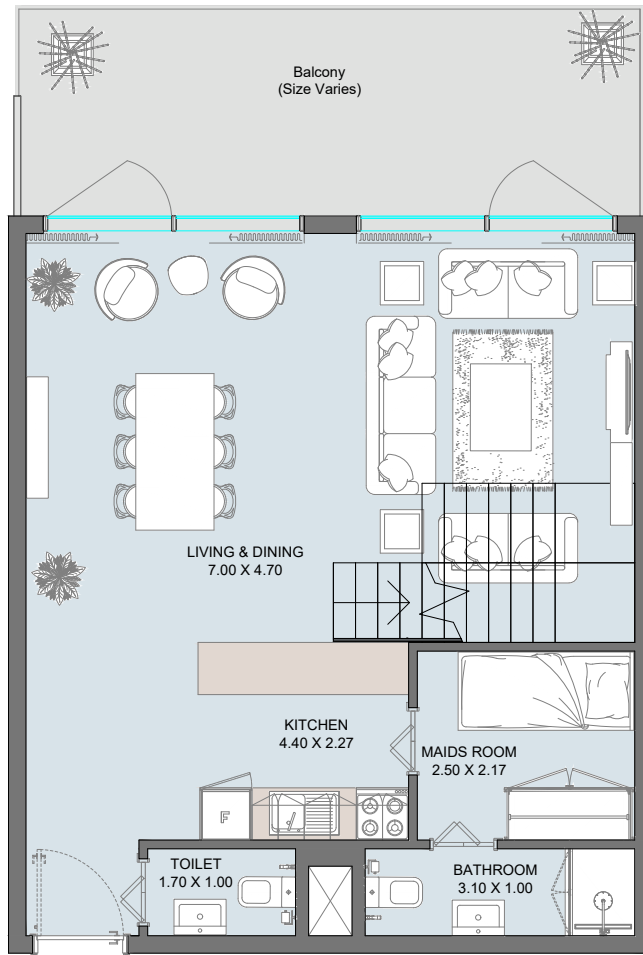

OASIS ONE

Unit Types

OASIS
RESIDENCES

STD | Type A

1B | Type A

2B | Type A

2B Townhouse | Type A

2B Sky Home | Type A

3B Townhouse | Type A

4B Sky Home | Type A