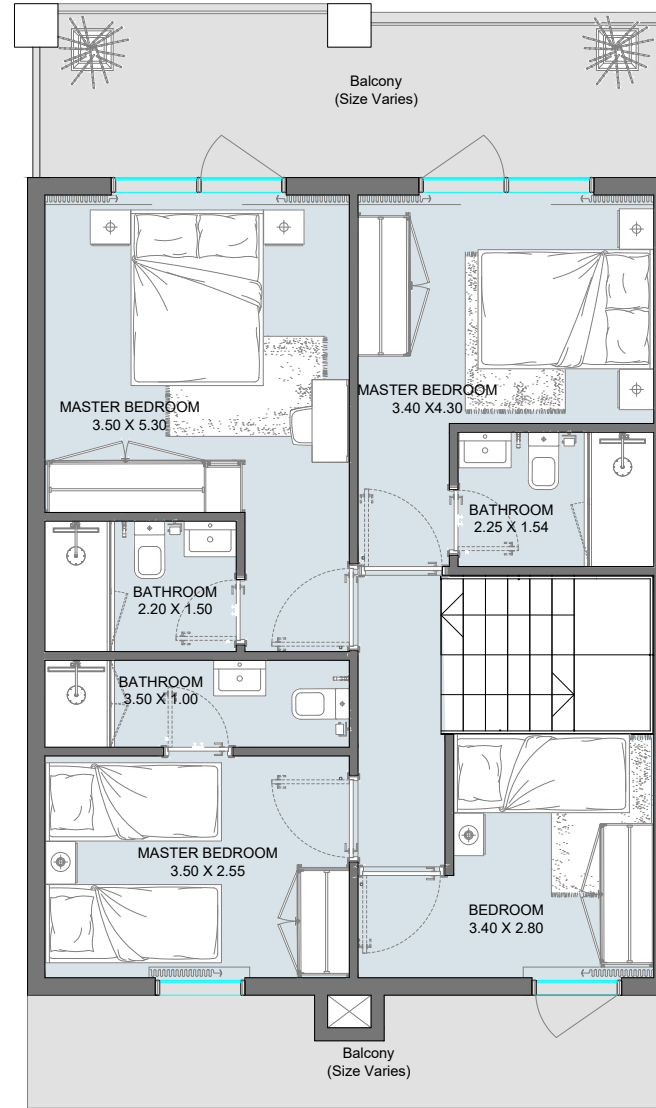

OASIS ONE

Unit Types

OASIS
RESIDENCES

STD | Type A

1B | Type A

2B | Type A

2B Townhouse | Type A

2B Sky Home | Type A

3B Townhouse | Type A

4B Sky Home | Type A