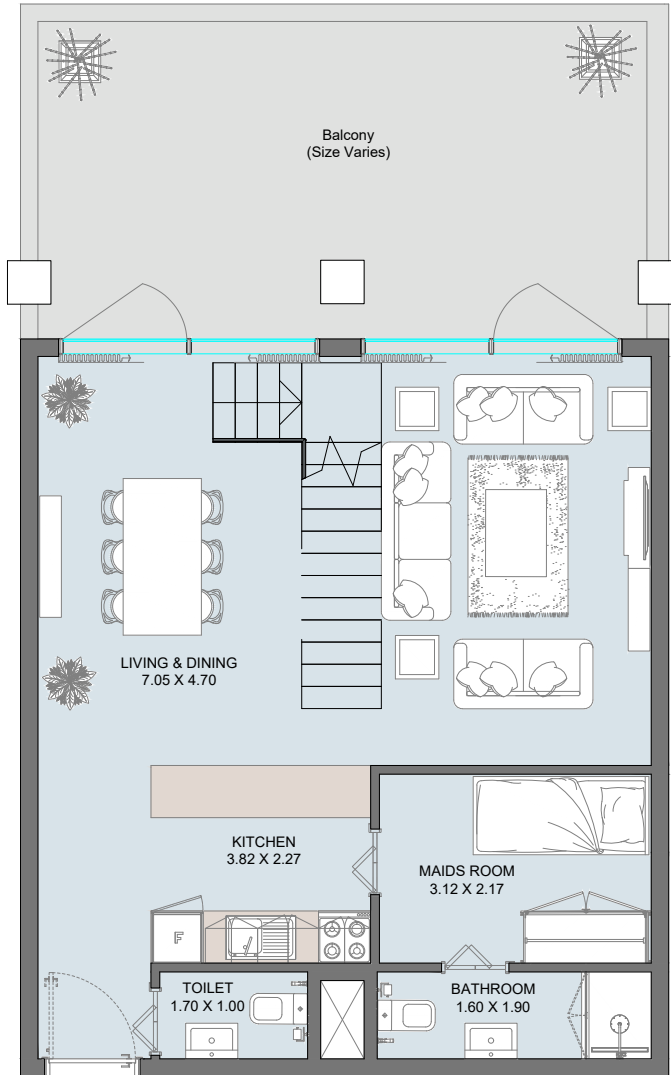

OASIS ONE

Unit Types

OASIS
RESIDENCES

STD | Type A

1B | Type A

2B | Type A

2B Townhouse | Type A

2B Sky Home | Type A