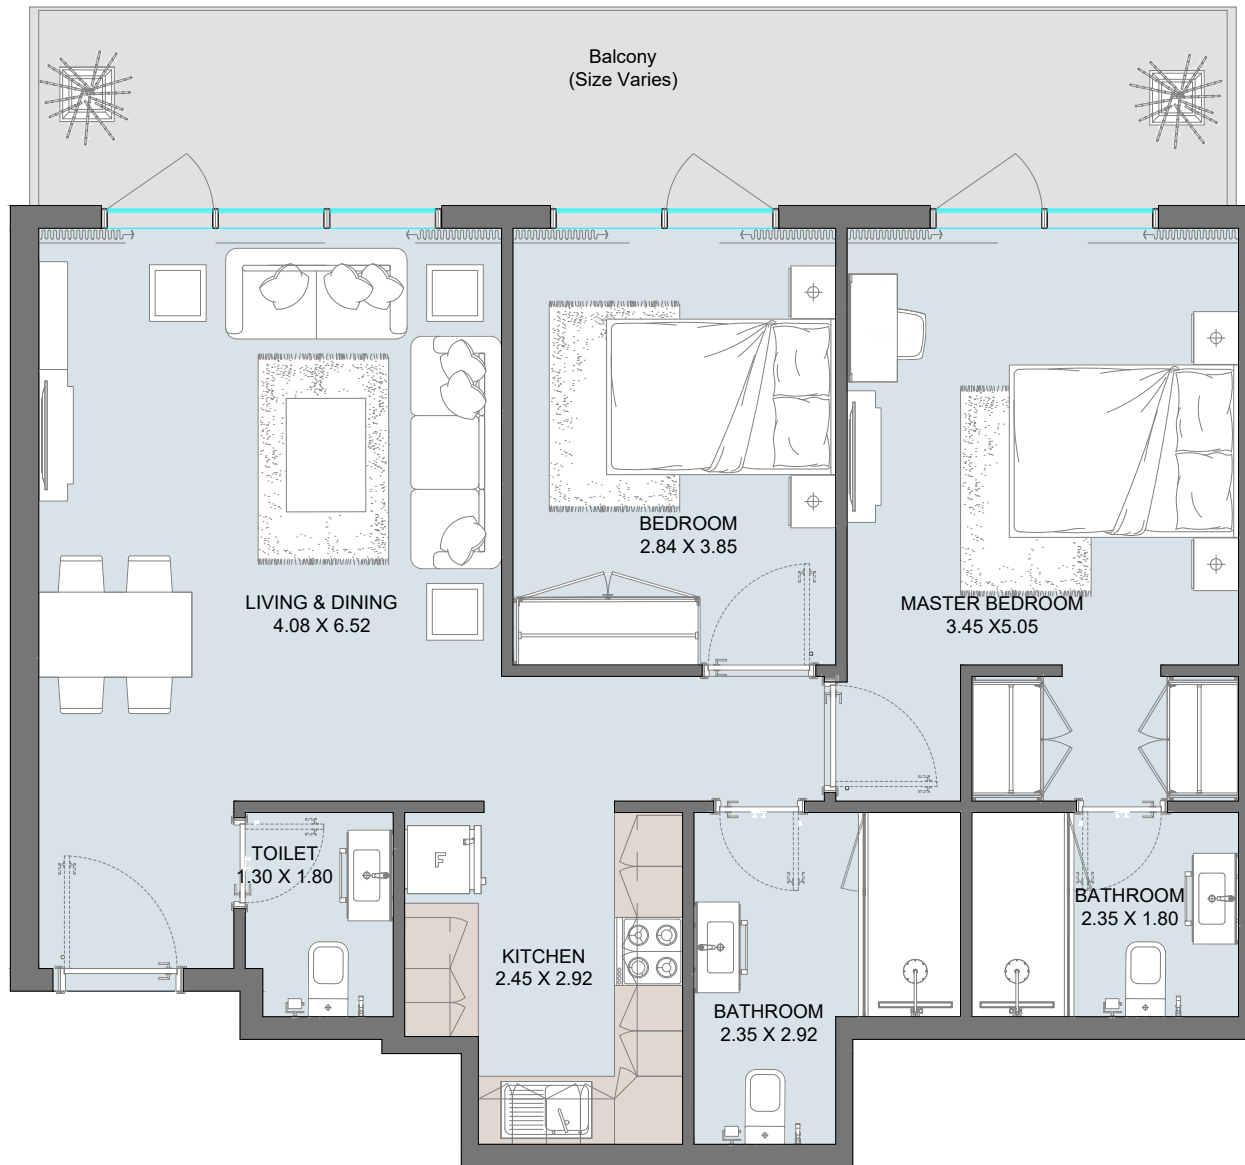

OASIS ONE

Unit Types

OASIS
RESIDENCES

STD | Type A

1B | Type A

2B | Type A

2B Townhouse | Type A

2B Sky Home | Type A

3B Townhouse | Type A

4B Sky Home | Type A